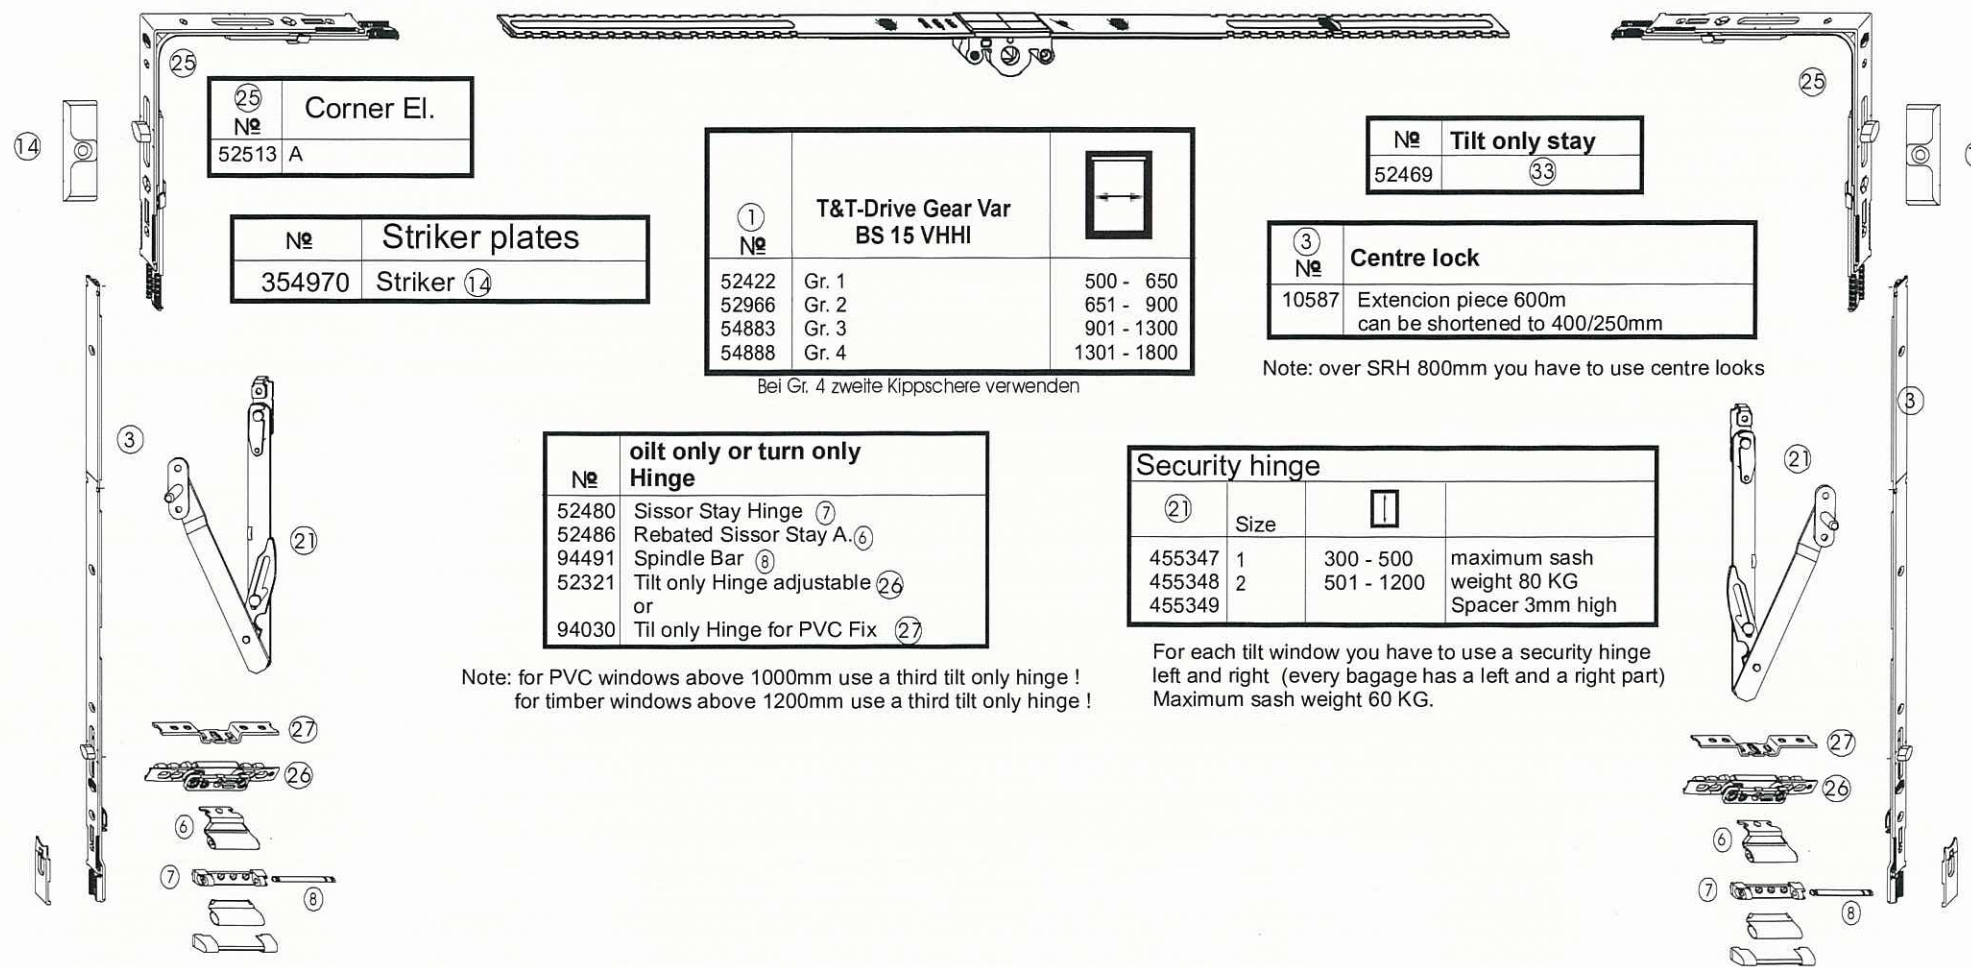

Tilt only windos
SRW 280 - 1300, SRH 1001 - 2350
Rehau S721 Prestige Design

25	Corner El.
Nº	52513 A

Nº	Striker plates
354970	Striker 14

1	T&T-Drive Gear Var BS 15 VHHI		
Nº			
52422	Gr. 1	500 - 650	
52966	Gr. 2	651 - 900	
54883	Gr. 3	901 - 1300	
54888	Gr. 4	1301 - 1800	

Bei Gr. 4 zweite Kippschere verwenden

Nº	Tilt only stay
52469	33

3	Centre lock	
Nº		
10587	Extencion piece 600m can be shortened to 400/250mm	

Note: over SRH 800mm you have to use centre looks

Nº	oil only or turn only Hinge
52480	Sissor Stay Hinge 7
52486	Rebated Sissor Stay A.6
94491	Spindle Bar 8
52321	Tilt only Hinge adjustable 26 or
94030	Til only Hinge for PVC Fix 27

Note: for PVC windows above 1000mm use a third tilt only hinge !
for timber windows above 1200mm use a third tilt only hinge !

Security hinge			
21	Size		
455347	1	300 - 500	maximum sash weight 80 KG
455348	2	501 - 1200	Spacer 3mm high
455349			

For each tilt window you have to use a security hinge left and right (every bagage has a left and a right part)
Maximum sash weight 60 KG.